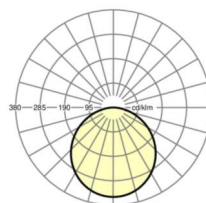

White steel frame for surface-mounting on ceiling and white powder-coated aluminium luminaire housing. Housing colour traffic white RAL 9016; External LED driver. Electric connection via 150mm long connection cable 2x0.5mm² including coupling connector. lowea luminaire and mounting frame.

CHARACTERISTICS

Order number	60113036610+60110005100
Commodity code	94051190
Certification mark	IP 20, Protection class II, F, Indoor, CE
Special properties	Ready for IoT
State funding programs	BEG - Federal funding for efficient buildings (valid only for Germany)

ELECTRICAL ENGINEERING

Controller	Electronic driver DALI2 (1 pcs.)
System output	39W
Mains voltage	230V/50Hz
Energy efficiency class/light source	C

LIGHTING TECHNOLOGY

Placement	LED, Colour rendering/Light colour CRI ≥ 80 / 3000K
Nominal luminous flux	4806lm
LED service life	50000h L80/B10
Luminaire luminous efficiency	122lm/W
UGR lat./long.	21.9 / 21.9

MECHANICS

Housing colour	traffic white RAL 9016
Dimensions (LxWxDxH)	627mm x 627mm x 62mm
Depth	62mm
Weight (net)	6.49kg
Type of installation	Ceiling-mounted single installation

Dimensions

L	627 mm	Length
B	627 mm	Width
H	62 mm	Height
T	62 mm	Depth
KL	144 mm	Length luminaire head or box for ballasts
KB	42 mm	Width luminaire head or box for ballasts
KH	29 mm	Height luminaire head or box for ballasts

DEEP-LINK

<https://www.regiolux.de/en/article/60113036610+60110005100>